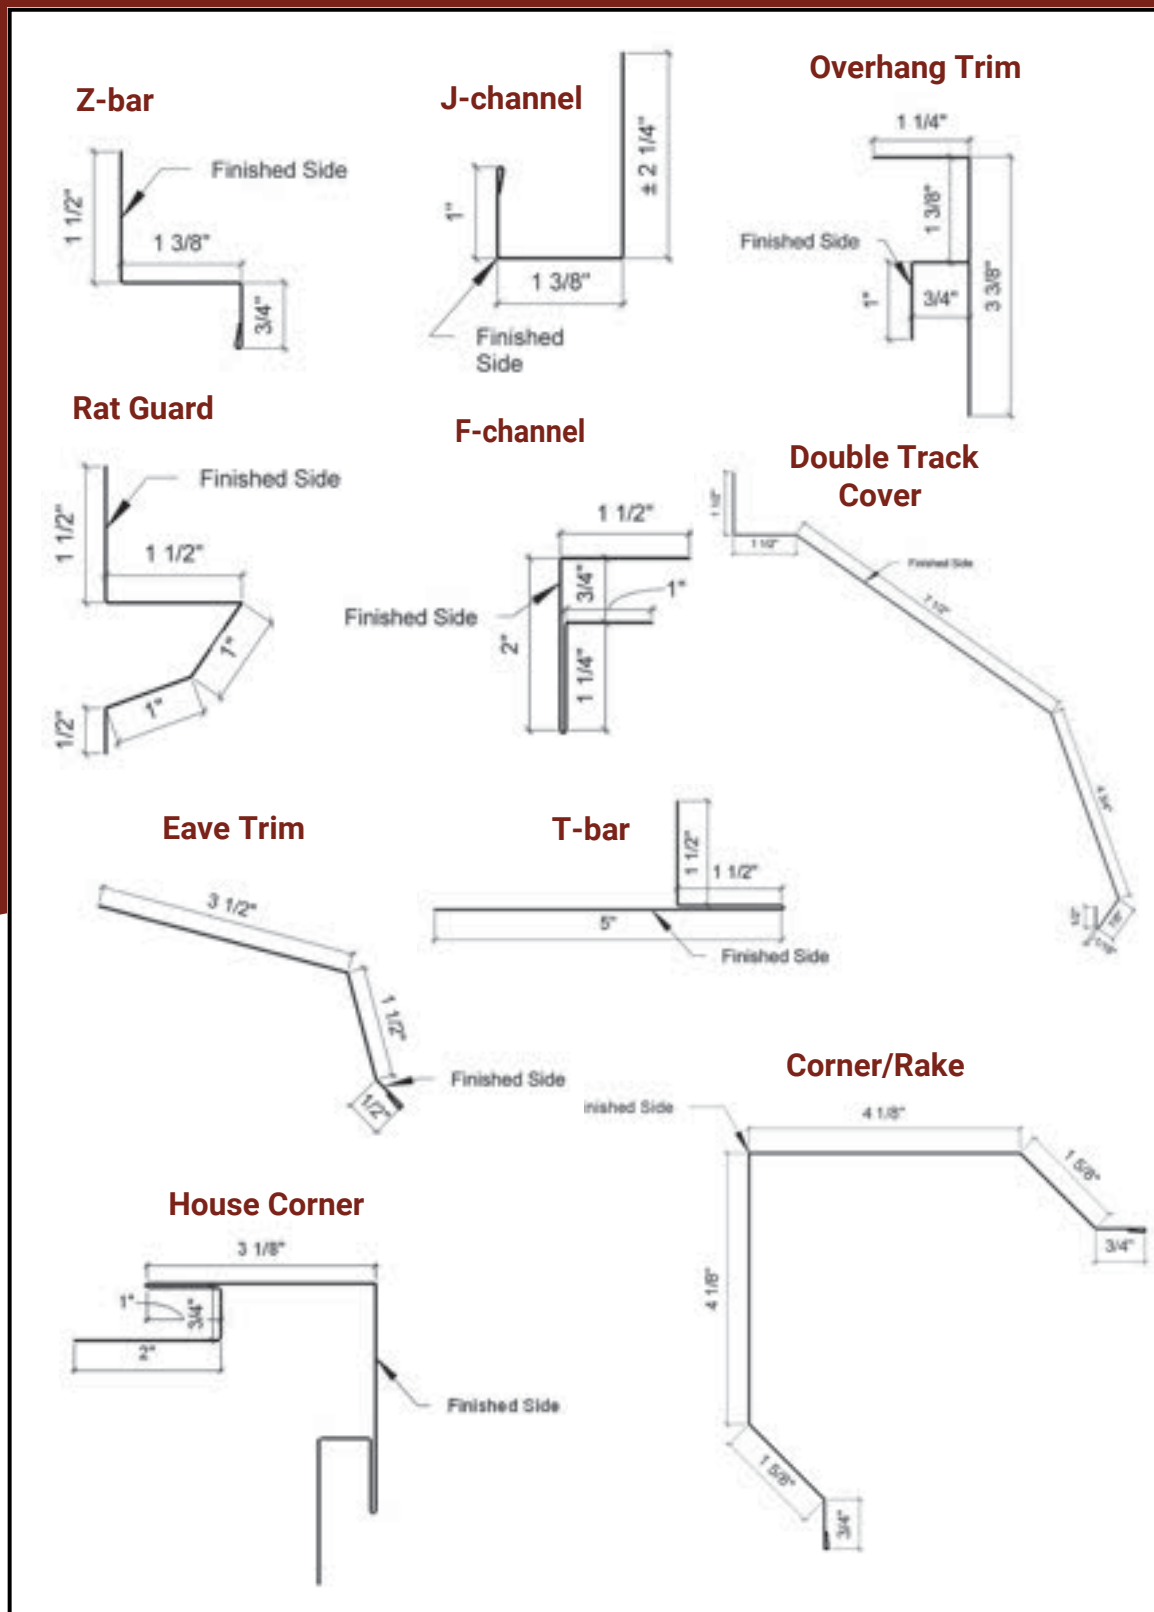

Trim available in 24-gauge and 26-gauge

6146 Lincoln Highway
Bedford, PA 15522

Tel. 814.623.6044
Fax: 814.623.5599
Kauffmanmetals.com