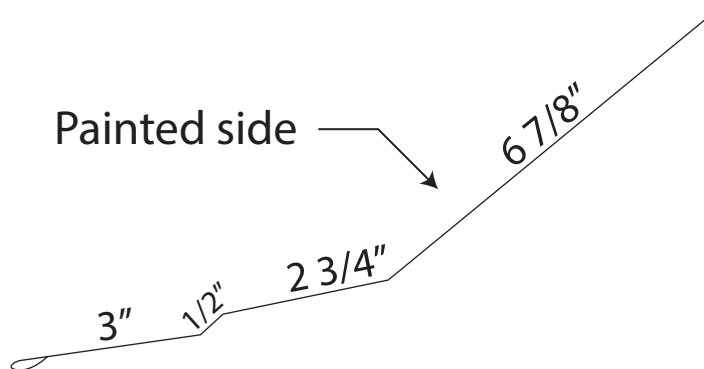

## Transition Flashing (TF)

**\*Specify roof pitch\***

Lengths:  
10' 4"