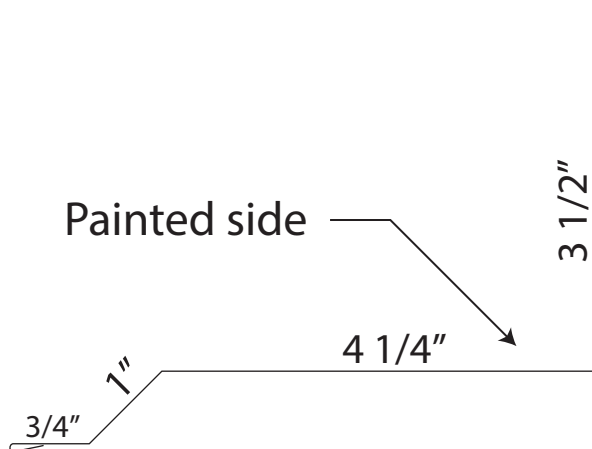

## Sidewall Flashing (SW10)

Lengths:  
\*10' 4"

\* Stocked in most colors

29 Gauge