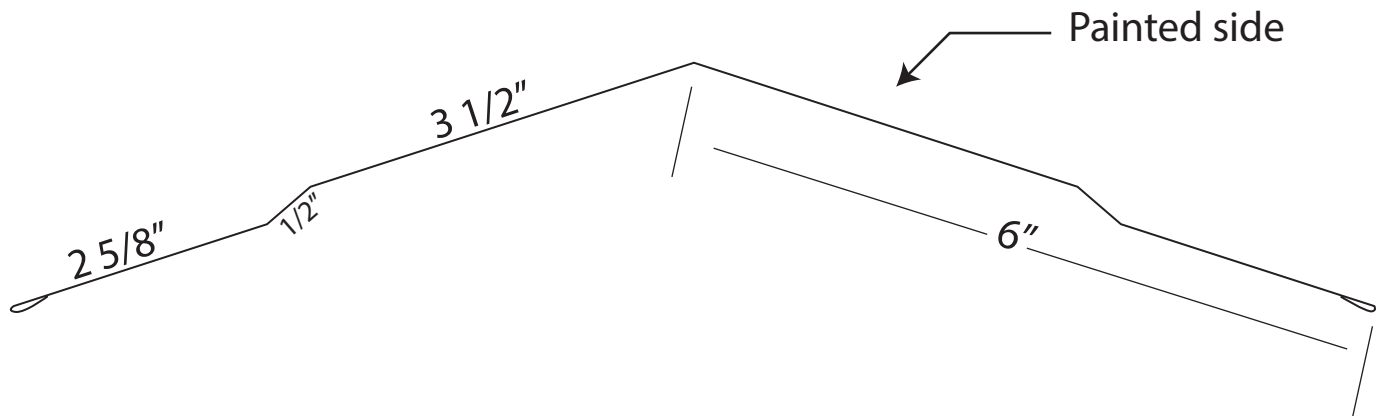

Ridge Cap

Ridge Cap (RC)

Lengths:
*10'6"

* Stocked in most colors

29 Gauge