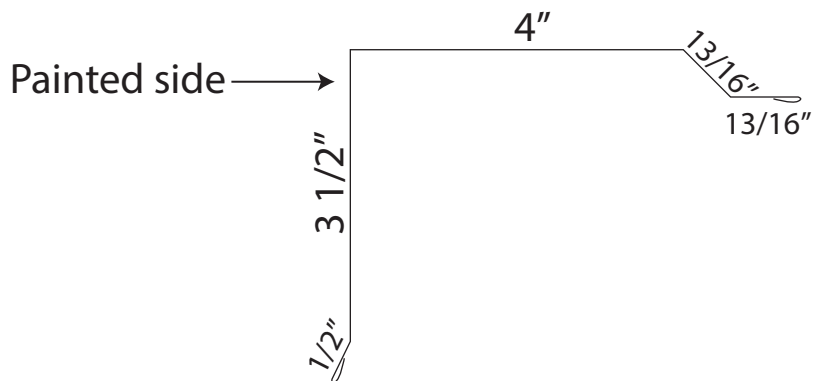

## Rake Trim (RT)

Lengths:  
 $10' 4"$

\* Stocked in most colors

29 Gauge