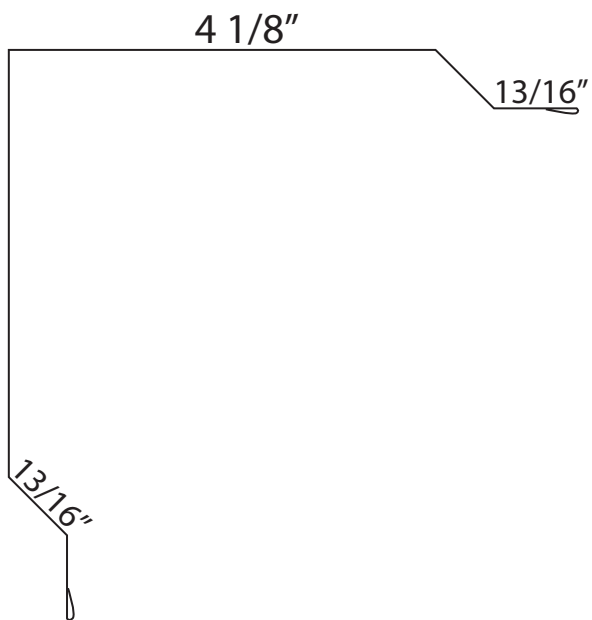

## Outside Corner (OSC)

### Lengths:

- |         |        |
|---------|--------|
| *8' 4"  | 16' 4" |
| *10' 4" | 18' 4" |
| *12' 4" | 20' 4" |
| *14' 4" |        |