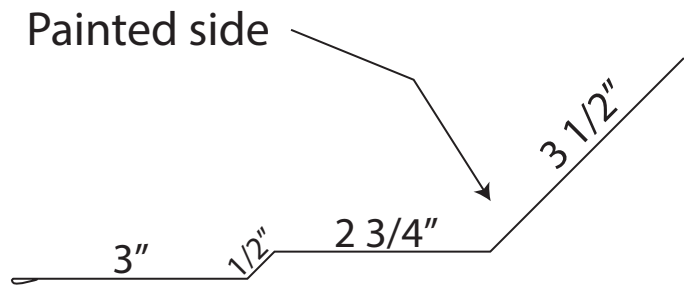

Endwall Flashing (EWF)

Lengths:
*10' 4"

* Stocked in most colors

29 Gauge